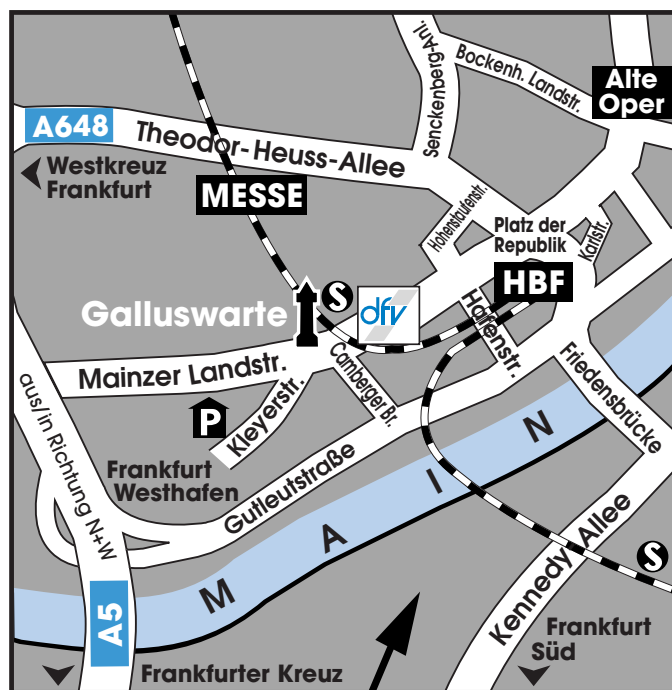

HOW TO FIND US

By car:

The way to the visitor parking lot shows the accompanying map. Motorists please tell their contact persons a parking demand.

By air:

From Frankfurt Airport, either take a taxi or use the S8 suburban railway to Frankfurt Hbf (central station) (from there – see direction for travelling by train).

By train:

Take a taxi from the railway station in Frankfurt or use the

- suburban railway lines S3, S4, S5, or S6
- tram lines 10, 11 or 21 (in direction Höchst, Zuckerschwerdtstrasse or Mönchhofstrasse) to Galluswarte Station.