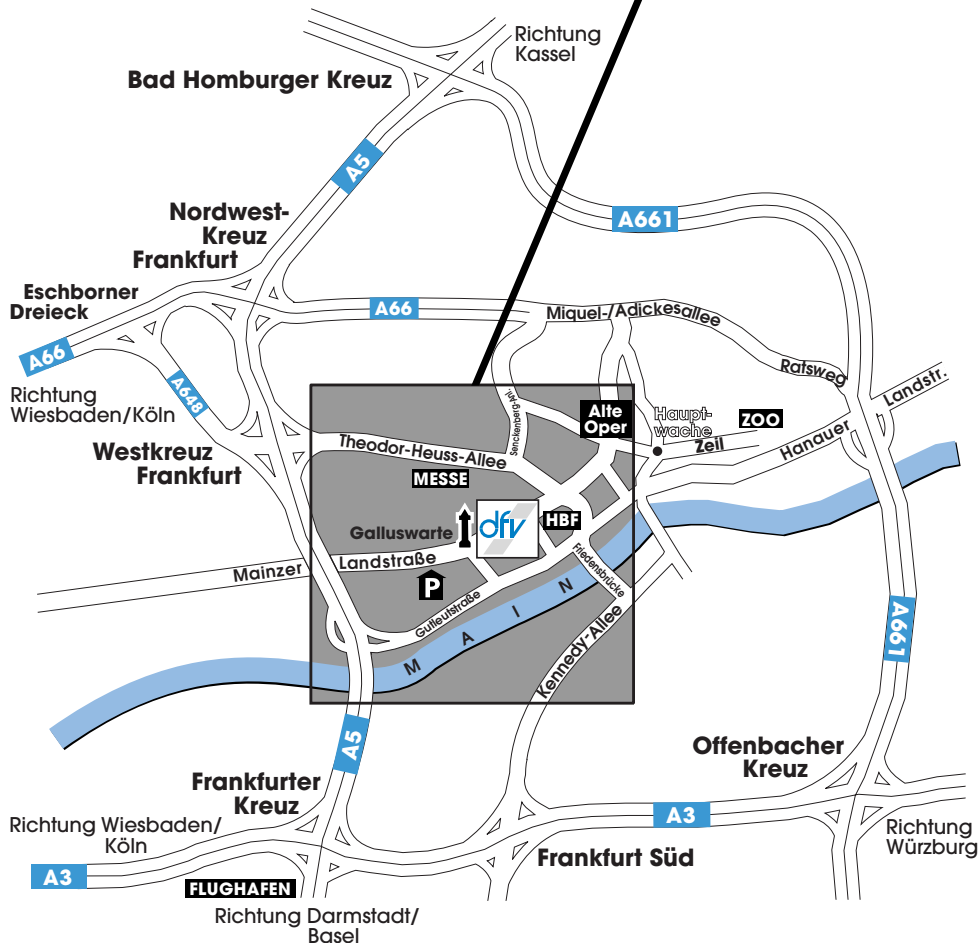

HOW TO FIND US

By car:

The way to the visitor parking lot shows the accompanying map. Motorists please tell their contact persons a parking demand.

By air:

From Frankfurt Airport, either take a taxi or use the S8 suburban railway to Frankfurt Hbf (central station) (from there – see direction for travelling by train).

By train:

Take a taxi from the railway station in Frankfurt or use the

- suburban railway lines S3, S4, S5, or S6
- tram lines 10, 11 or 21 (in direction Höchst, Zuckerschwerdtstrasse or Mönchhofstrasse) to Galluswarte Station.