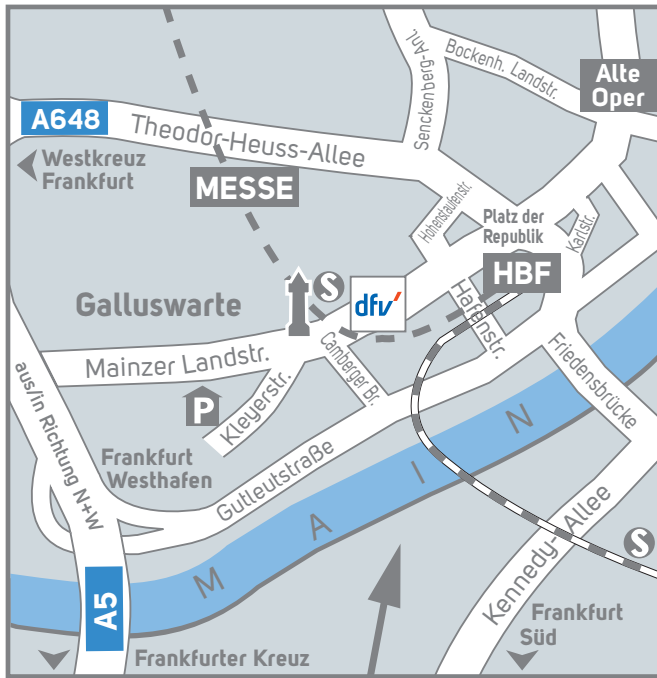

How to find us

dfv media group, Mainzer Landstraße 251, 60326 Frankfurt am Main

By public transit:

From "Hauptbahnhof", Frankfurt's main railway station

- Take surface railway line S3, 4, 5 or 6 heading towards "Messe" as far as "Galluswarte" station
- Take tram line 11 or 21 heading towards "Höchst", "Zuckschwerdtstraße" or "Mönchhofstraße" as far as "Galluswarte" station

By car:

There is a limited number of parking spaces at your disposal on the premises of dfv. Please inform your contact if you require a place to park a vehicle.

By air:

Either by taxi directly to dfv media group in Mainzer Landstraße (15 - 20 minutes) or by surface railway (S8 or S9) to Frankfurt / "Hauptbahnhof" (main railway station). There you transfer to the surface railway lines S3, 4, 5, 6 heading towards "Messe" or tram line 11 or 21 heading towards "Höchst", "Zuckschwerdtstraße" or "Mönchhofstraße". Get out at "Galluswarte" station.